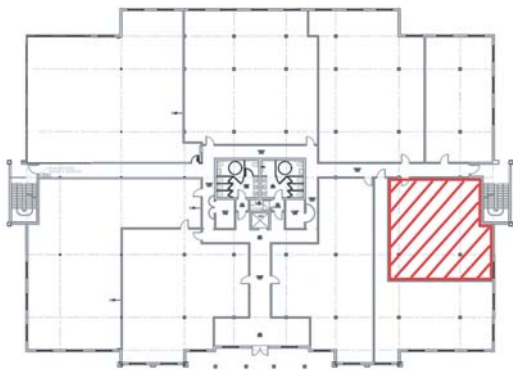

Town Center I at World Golf Village

475 West Town Place, St. Augustine, FL 32092

First Floor - 1,831 S.F.

Hallmark Partners
BUILDING RELATIONSHIPS.