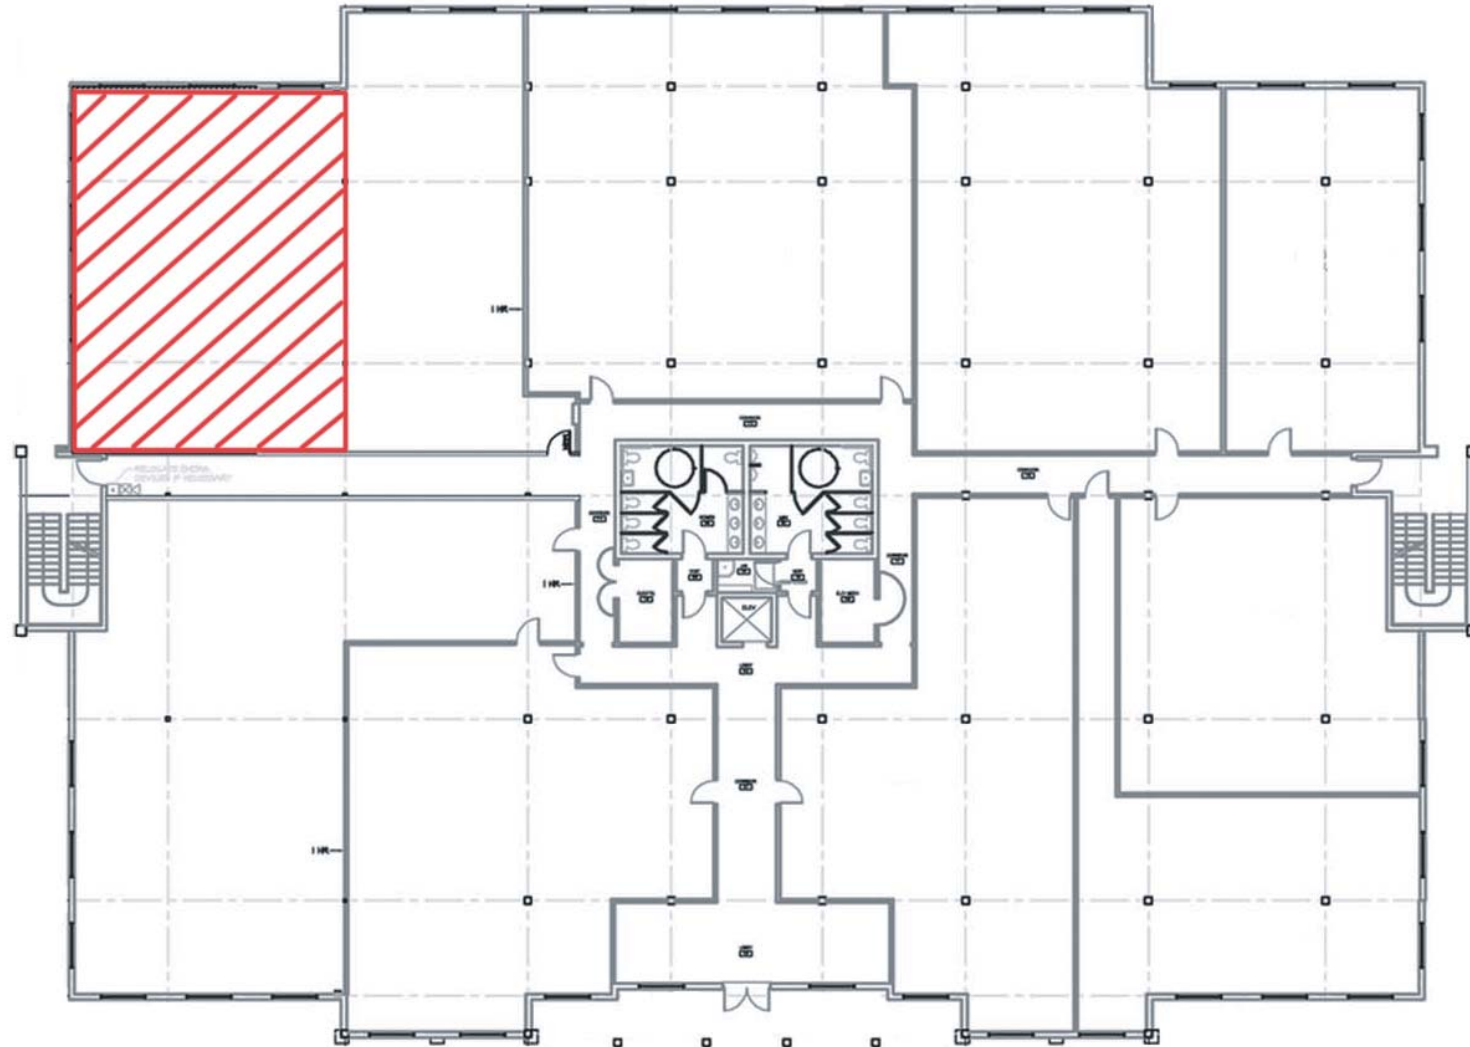

# Town Center I at World Golf Village

475 West Town Place, St. Augustine, FL 32092

First Floor - 1,964 S.F.

**Hallmark Partners**  
BUILDING RELATIONSHIPS.