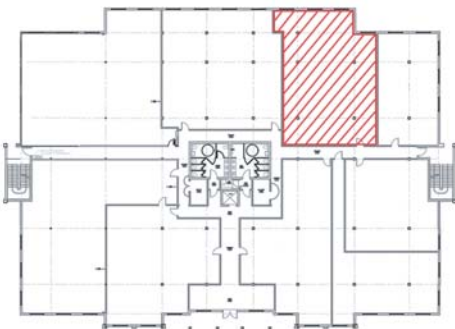

# Town Center I

475 West Town Place, St. Augustine, FL 32092

First Floor - 2,615 S.F.

**Hallmark Partners**  
BUILDING RELATIONSHIPS.