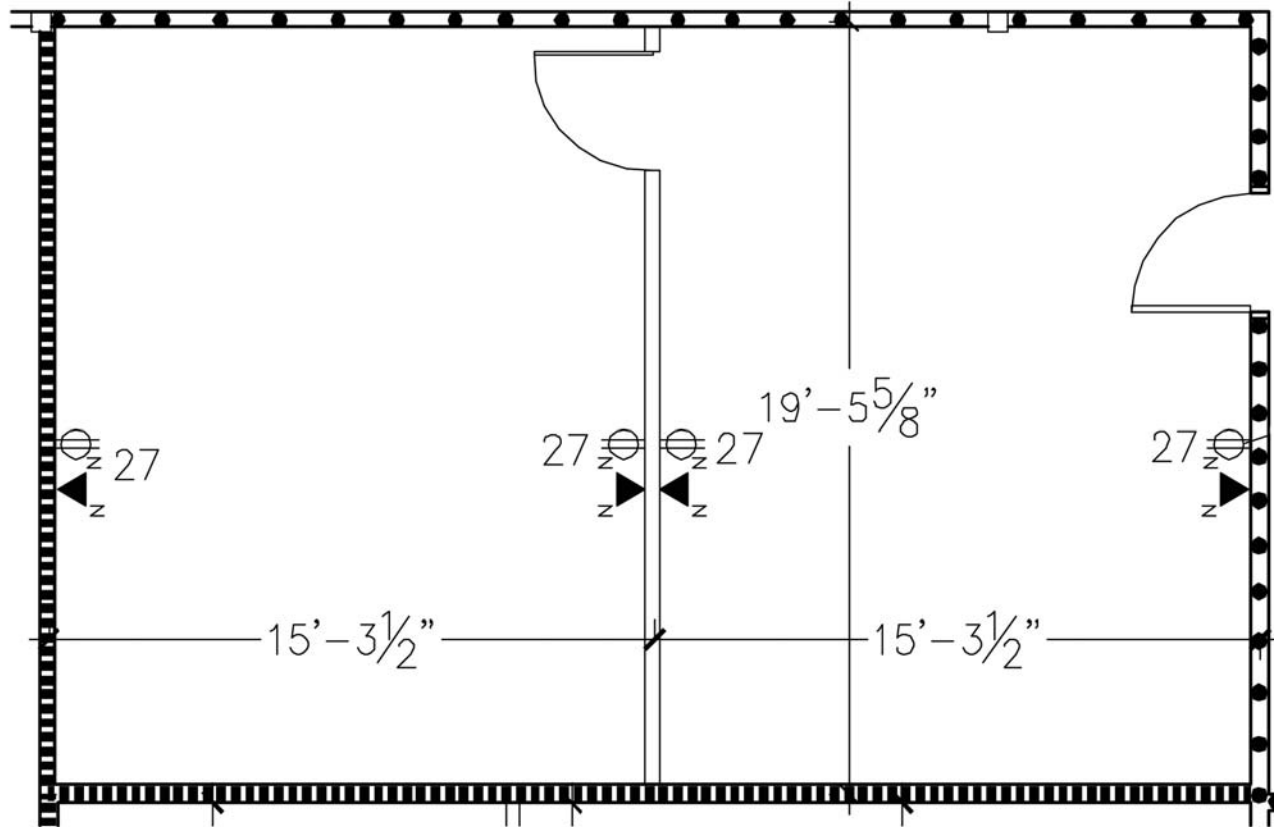

# Town Center I

475 West Town Place, St. Augustine, FL 32092

First Floor - 659 S.F.

**Hallmark Partners**  
BUILDING RELATIONSHIPS.