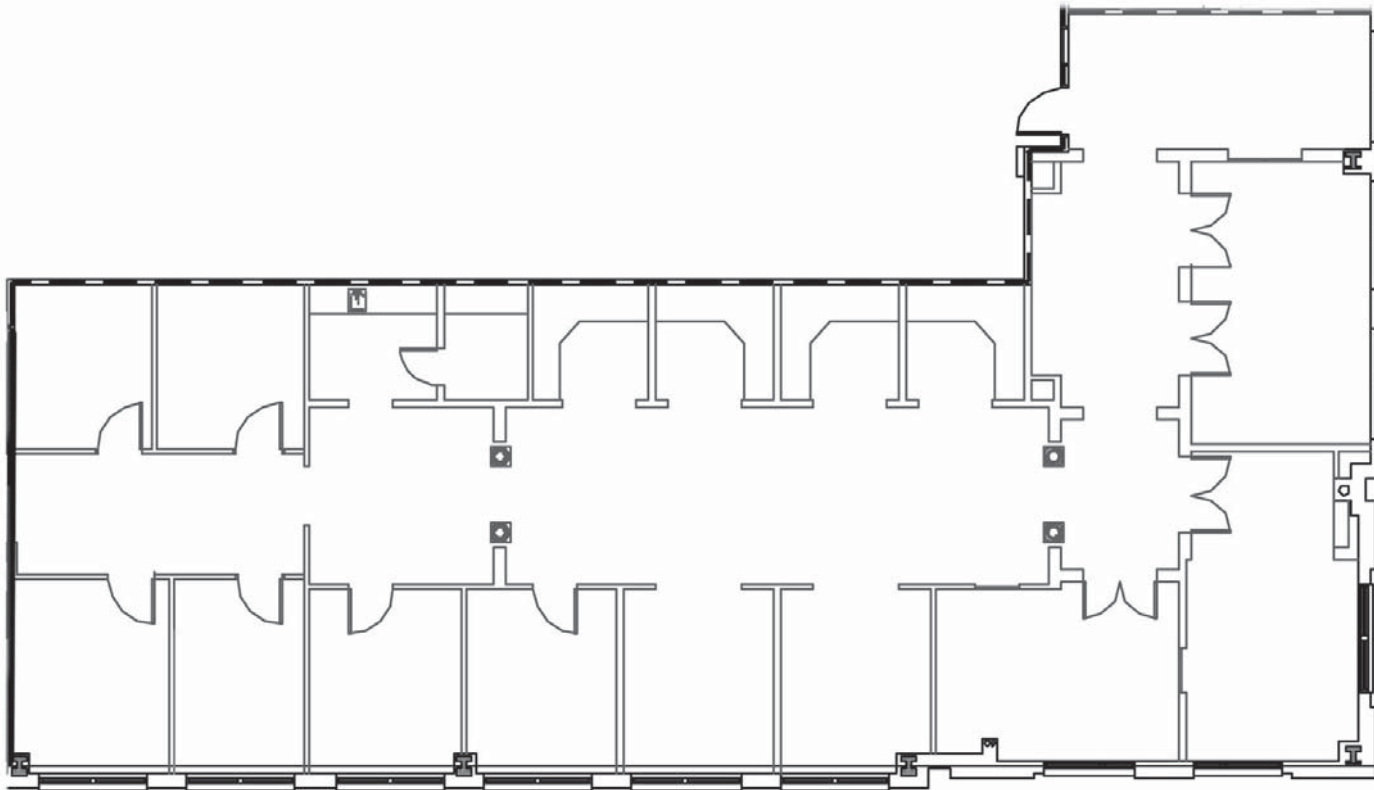

# The Itera Building

9995 Gate Parkway N., Jacksonville, FL 32246

Second Floor - 3,791 S.F.

**Hallmark Partners**  
BUILDING RELATIONSHIPS.